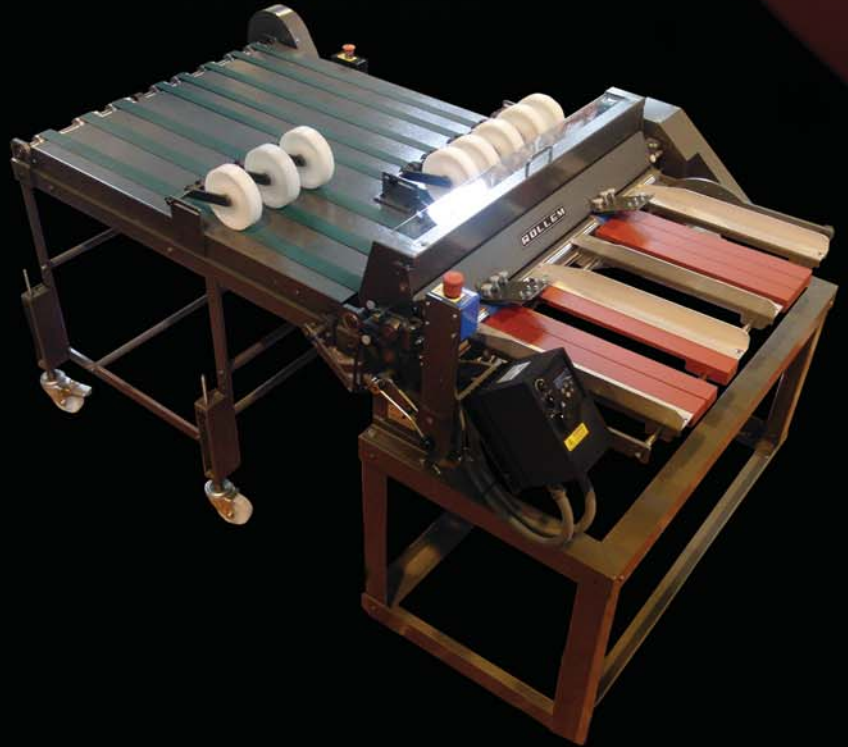

CHAMPION II

ABSOLUTE PRECISION

Perfect for:

- Business Cards
- Postcards
- Greeting Cards
- Mailers
- Flyers
- Brochures
- General Finishing

Features:

- Twin Feed Stations for true 2D finishing
- Optional Delivery Systems
- Perf, Micro-Perf, Slit Perf
- Score
- Slit, Trim & Gutter Slit