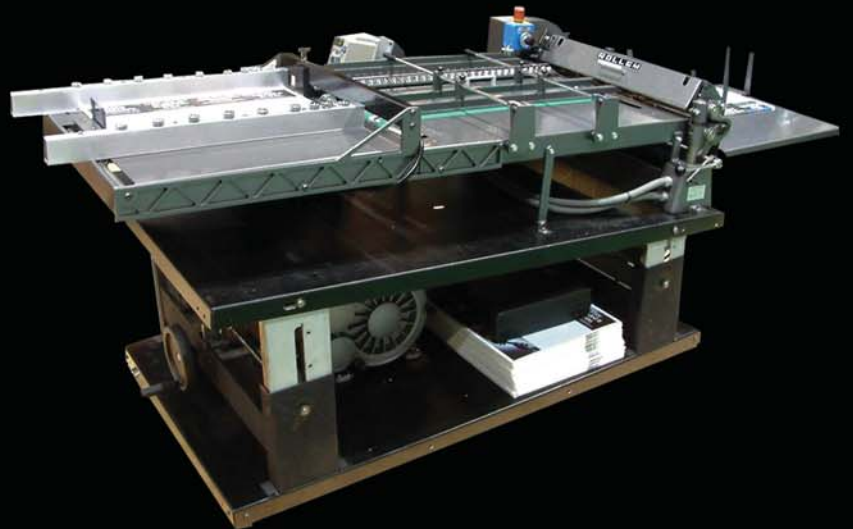

www.rollem.com

Rollem

Specialist finishing systems